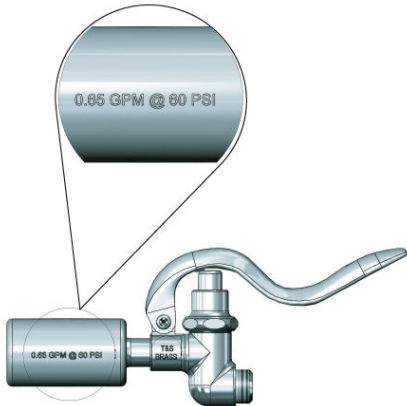

New B-0107-C/EB-0107-C Spray Valves

T&S Brass is now offering new ultra low-flow spray valves. The new 0.65 GPM @ 60 PSI replace the old spray valves that were 1.20 GPM @ 60 PSI. Your savings can be as much as 70,000 gallons of water per year assuming operation of 5 hrs./day, 365 days/year.

Main Office:
 Mooresville, NC
 Joe - Monica - Mark

704.663.0036
704.663.0821 fax

The 7 qt. Kettle warmer/cooker is ideal for this time of year. Constructed of lightweight aluminum outer exterior with a stainless steel inner vessel. Features our no drip lid. Two year warranty.