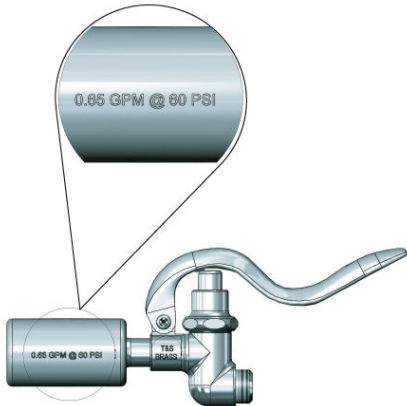

## New B-0107-C/EB-0107-C Spray Valves

T&S Brass is now offering new ultra low-flow spray valves. The new 0.65 GPM @ 60 PSI replace the old spray valves that were 1.20 GPM @ 60 PSI. Your savings can be as much as 70,000 gallons of water per year assuming operation of 5 hrs./day, 365 days/year.